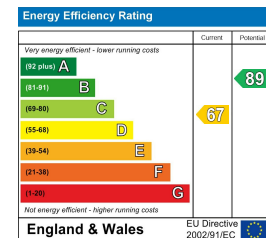

16 Myton Walk
Theale, RG7 5EW

£1,400 Per month

[VillageProperties.co.uk](https://www.villageproperties.co.uk)

16 Myton Walk

DESCRIPTION:

SUMMARY OF ACCOMMODATION:

ADDITIONAL INFO:

VIEWING STRICTLY BY APPOINTMENT: